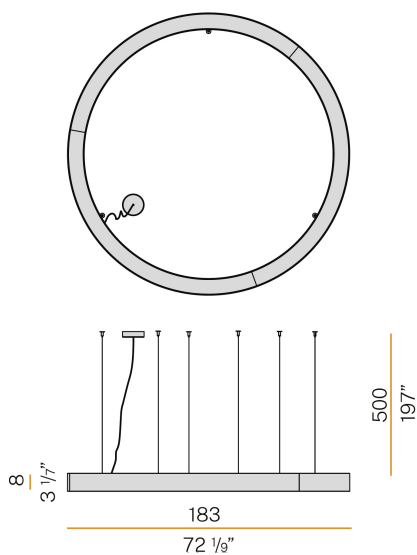

Technical drawing