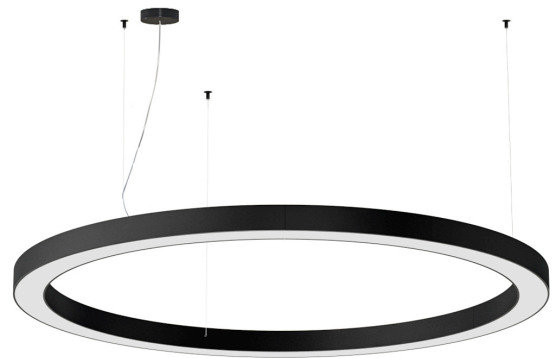

## Silver Ring

220-240V AC dimmable (DALI/Push DIM)

L08202.180.0402

### Data sheet

CODE	L08202.180.0402
SYSTEM POWER CONSUMPTION	110W
EFFICACY	71.36lm/W
LIGHT SOURCE	LED
LIGHT SOURCE LIFETIME	L80 (B20) 80.000h
COLOUR TEMPERATURE	3000K Ra>90
LIGHT DISTRIBUTION	diffused
POWER SUPPLY	220-240V AC
FREQUENCY	50/60Hz
ELECTRICAL CONFIGURATION	dimmable (DALI/Push DIM)
DRIVER	integrated included
NOMINAL LUMINOUS FLUX	15716lm
LUMEN OUTPUT	7850lm
EFFICIENCY	49.9%
WEIGHT	20,77 Kg
PROTECTION DEGREE	IP40
COLOUR TOLLERANCES	SDCM 3
GLOW WIRE TEST PERFORMANCE	850°
PACKING DIMENSIONS (CM)	203,0 x 18,0 x 203,0

Suspension lighting fixture for interiors, with direct light emission.  
 Pickled sheet metal structure in polyacrylic paint.  
 Aluminium dissipation plates.  
 Pickled sheet metal covers in white, black or bronze polyacrylic paint, or with gold leaf coating.  
 Diffuser in modelled polycarbonate with opaline finish.  
 Suspension kit with griplocks and 5m (196,9") long steel cables.  
 5m (196,9") long power cable in transparent PVC.  
 Power canopy with galvanized sheet metal ceiling bracket and pickled sheet metal covering in white, black or bronze polyacrylic paint, or with gold leaf coating.